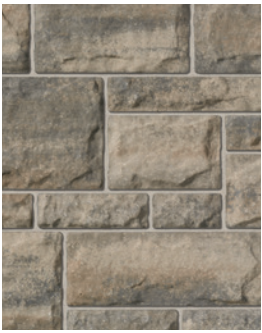

STANDARD COLOURS

All colours in the sizes shown are Stock Item Products.
Manufactured in our Brampton, Ontario plant.

CHAMPAGNE
Multi Bundle